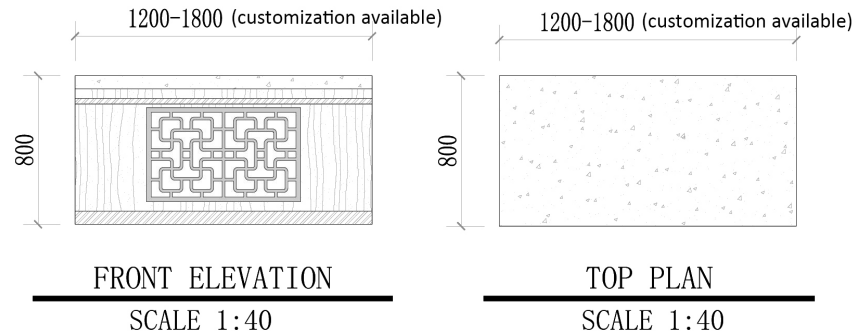

1.2 meter width double-side dining wood grain painted series - single unit

Size: 1200*800*800mm (customization acceptable)
Equipment: automatic chopstick & plate dispenser