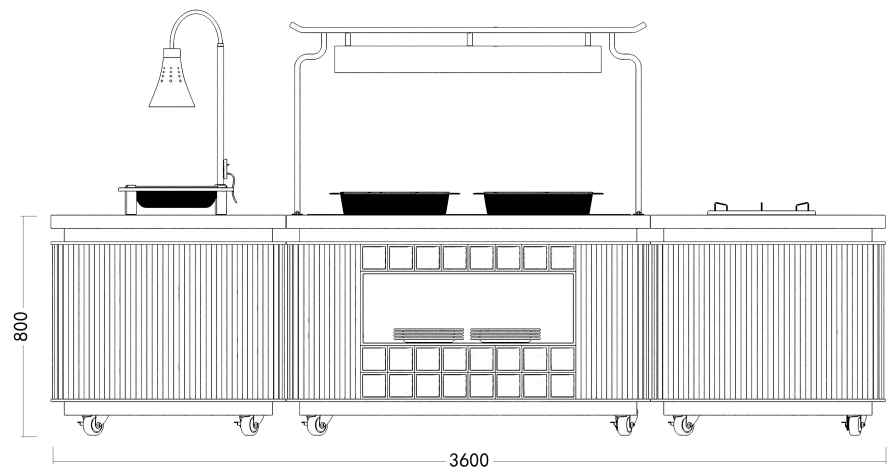

# Mobile Buffet Table Series - Single Unit

Size: 1600\*800\*800mm (customization acceptable)

Size: 1600\*400\*800-900mm (customization acceptable)

Size: 1600\*800\*800mm (customization acceptable)

Size: 1600\*800\*800mm (customization acceptable)

Size: 1600\*800\*800mm (customization acceptable)

Size: 1600\*1200\*800mm (customization acceptable)

Size: 1600\*1200\*800mm (customization acceptable)

0.8m against wall and 1.2m simple style dining table series

Size: 1200-1800\*800\*800mm (customization)

Size: 1200-1800\*800\*800mm (customization)

Size: 1200-1800\*1200\*800mm (customization)

Size: 1200-1800\*1200\*800mm (customization)