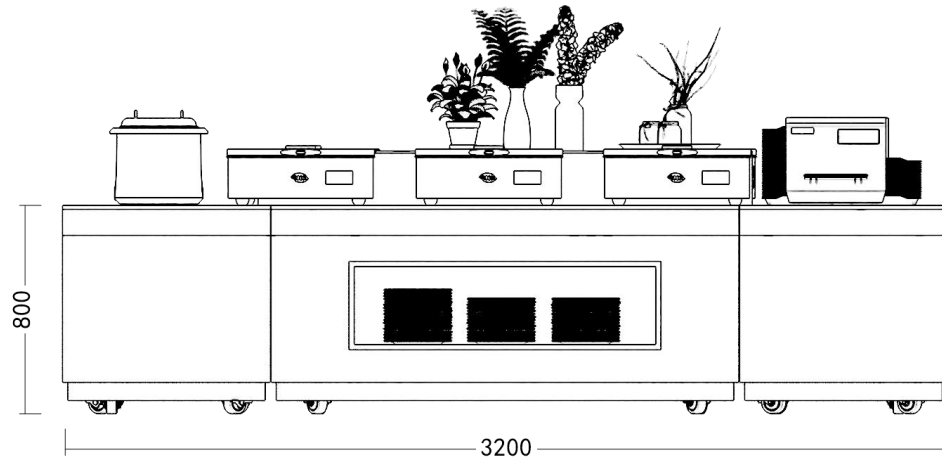

Mobile Buffet Table Series - Single Unit

Size: 1600*800*800mm (customization acceptable)