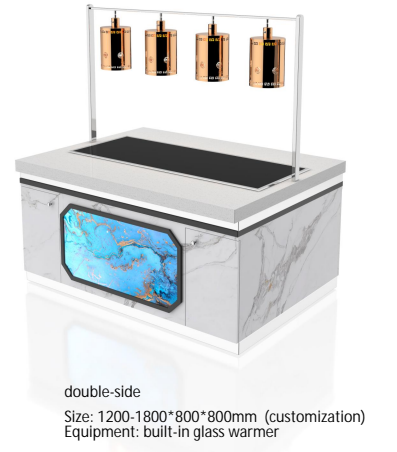

1.2 meter width double-side dining table with white stone pattern series - single unit