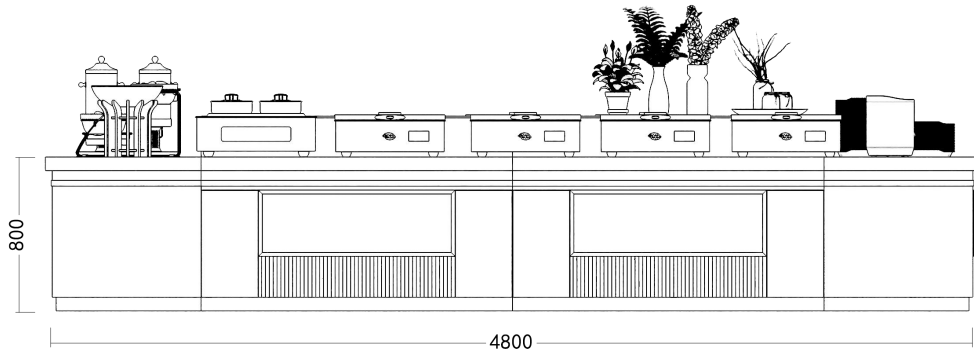

Wood grain grille+white stone pattern dining table series - single unit

Size: 1600*800*800mm (customization acceptable)