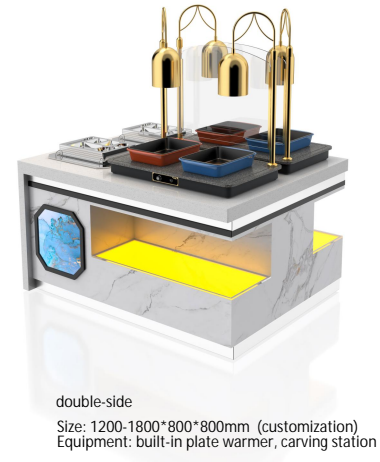

1.2 meter width double-side dining table with white stone pattern series - single unit