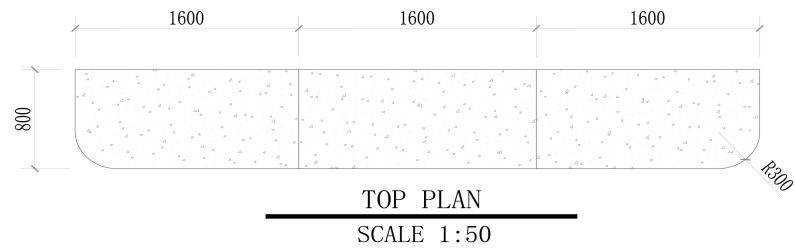

0.8-meter width dining table with wood grain paint series - single unit

Size: 1600-1800*800*800mm (customization)
Equipment: auto-chopstick dispenser, built-in warmer