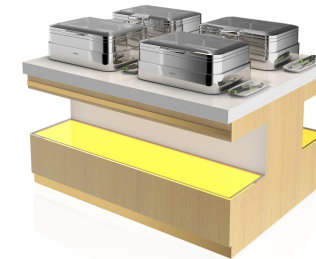

Size: 1200-1800*800*800mm (customization acceptable)
Equipment: built-in chafing dish

Size: 1200-1800*800*800mm (customization acceptable)
Equipment: rectangular chafing dish with glass lid