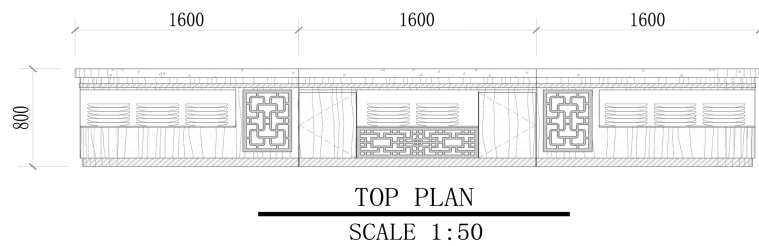

Size: 1600\*800\*800mm (customization acceptable)

Size: 1600\*1200\*800mm (customization acceptable)

Size: 1600\*1200\*800mm (customization acceptable)

Size: 1200\*800\*800mm (customization acceptable)  
Equipment: built-in plate warmer  
wheels for options  
Size: 400Lx400Wx780H(mm)  
Power: 400W  
Voltage: 220-240V/50-60HZ

Size: 1200-1800\*800\*800mm (customization acceptable)  
Equipment: built-in chafing dish

Size: 1200-1800\*800\*800mm (customization acceptable)  
Equipment: rectangular chafing dish with glass lid

Size: 1200-1800\*800\*800mm (customization acceptable)  
Equipment: built-in food warmer pan

0.8-meter width double-side dining wood grain painted series - island combination

0.8-meter width dining table with wood grain paint series - single unit

Size: 1600-1800\*800\*800mm (customization)  
Equipment: auto-chopstick dispenser, built-in warmer

Size: 1600-1800\*800\*800mm (customization)  
Equipment: carving station