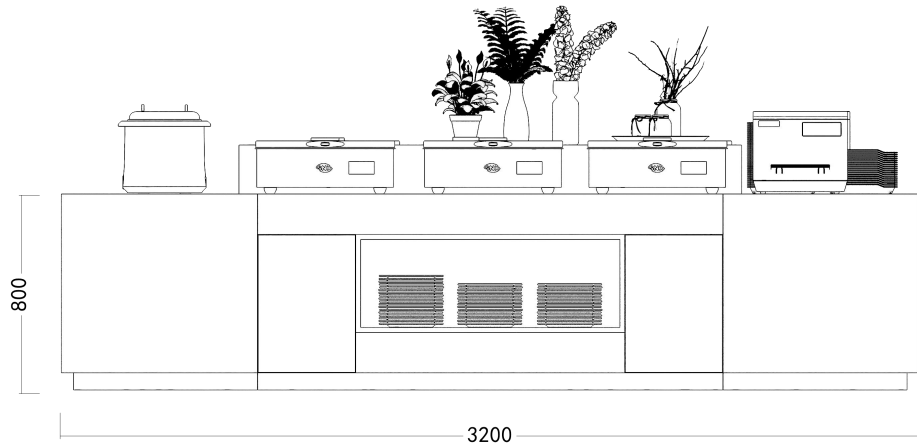

Size: 1600\*800\*800mm ( customization acceptable )

width 0.8m one side plates platform

Size: 1600\*800\*800mm ( customization acceptable )

width 1.2m double-side plates platform

Size: 1600\*1200\*800mm ( customization acceptable )

Size: 1600\*1200\*800mm ( customization acceptable )

All stone Buffet dining table series

All stone buffet dining table series - single unit

Size: 1600\*800\*800mm ( customization acceptable )

Size: 1600\*400\*800-900mm ( customization acceptable )

Size: 1600\*800\*800mm ( customization acceptable )

Size: 1600\*800\*800mm ( customization acceptable )

Size: 1600\*1200\*800mm ( customization acceptable )

Size: 1600\*1200\*800mm ( customization acceptable )