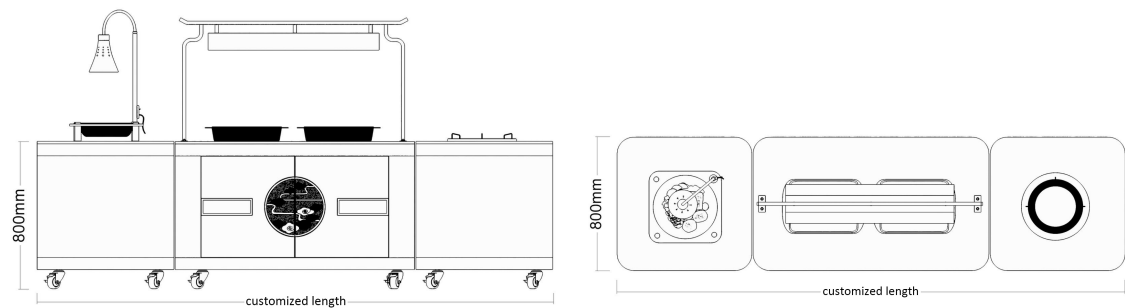

Size: 1600\*800\*800mm (customization acceptable)

Size: 1600\*1200\*800mm (customization acceptable)

Size: 1600\*1200\*800mm (customization acceptable)

# Dining table

Size: 1200-1800\*1200\*900mm (customization)

Size: 1200-1800\*1200\*900mm (customization)

Size: 1200-1800\*1200\*900mm (customization)

Size: 1200-1800\*1200\*900mm (customization)

Size: 1200-1800\*1200\*900mm (customization)

Size: 1200-1800\*1200\*900mm (customization)

Mobile Buffet Table Series

# Mobile Buffet Table Series - Single Unit

Size: 1200-1800\*800\*800mm (customization)

Size: 1200-1800\*800\*800mm (customization)

Size: 1200-1800\*800\*800mm (customization)

Size: 1200-1800\*800\*800mm (customization)