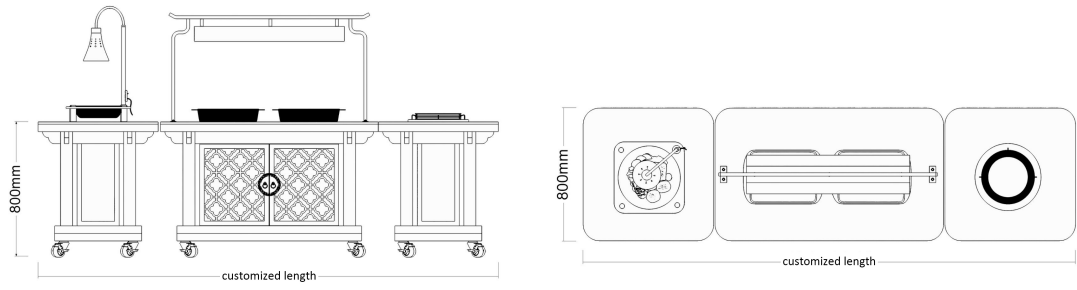

Size: 1600\*800\*800mm (customization acceptable)

Size: 1600\*1200\*800mm (customization acceptable)

Size: 1600\*1200\*800mm (customization acceptable)

# Mobile Buffet Table Series - Single Unit

Size: 1200-1800\*800\*800mm (customization)

Size: 1200-1800\*800\*800mm (customization)

Size: 1200-1800\*800\*800mm (customization)

Size: 1200-1800\*800\*800mm (customization)

Size: 1200-1800\*800\*800mm (customization)

Size: 1200-1800\*800\*800mm (customization)

Mobile Buffet Table Series

# Mobile Buffet Table Series - Single Unit

Size: 1200-1800\*800\*800mm (customization)

SSize: 1200-1800\*800\*800mm (customization)

Size: 1200-1800\*800\*800mm (customization)

Size: 1200-1800\*800\*800mm (customization)