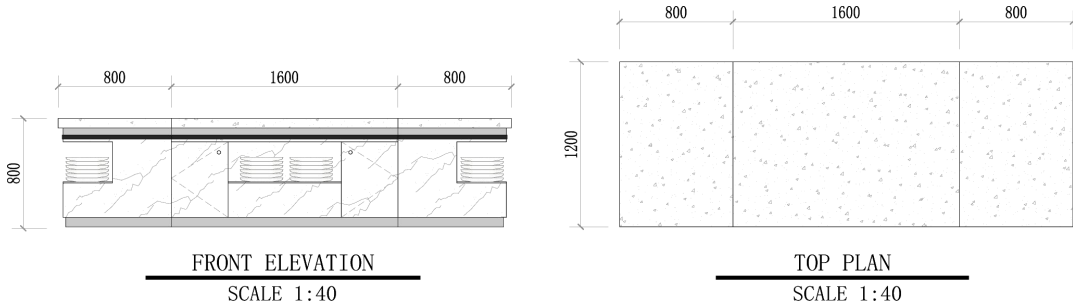

Size: 1600\*800\*800mm (customization acceptable)

Size: 1600\*1200\*800mm (customization acceptable)

Size: 1600\*1200\*800mm (customization acceptable)

0.8m width against-the-wall type  
Size: 1200-1800\*800\*800mm (customization)

0.8m width against-the-wall type  
Size: 1200-1800\*800\*800mm (customization)

0.8m width against-the-wall type  
Size: 1200-1800\*800\*800mm (customization)

corner type  
Size: 800-1200\*800-1200\*800mm (customization)

1.2 meter width double-sided dining table with white stone pattern series

1.2 meter width double-side dining table with white stone pattern series - single unit