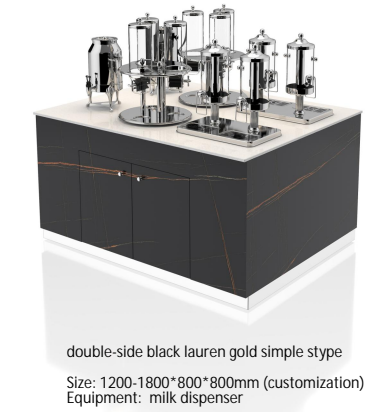

1.2 meter width double-side dining table with white stone pattern series - single unit