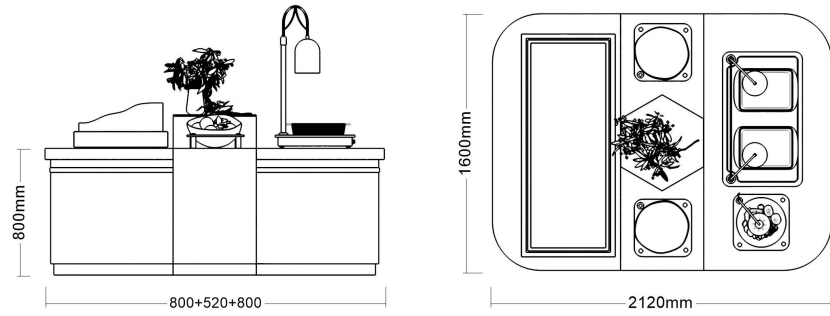

corner type  
Size: 800-1200\*800-1200\*800mm (customization)

1.2 meter width double-sided dining table with white stone pattern series

1.2 meter width double-side dining table with white stone pattern series - single unit

0.8m width white stone pattern series - combination

0.8m width white stone pattern series - combination

0.8m width white stone pattern series - single unit

0.8m width against-the-wall type  
 Size: 1200-1800\*800\*800mm (customization)  
 Functions: storage cabinets, plates platform with LED light

0.8m width against-the-wall type  
 Size: 1200-1800\*800\*800mm (customization)  
 Functions: middle with glass layers

0.8m width against-the-wall type  
 Size: 1200-1800\*800\*800mm (customization)  
 Functions: built-in equipment, doors for maintenance

0.8m width against-the-wall type  
 Size: 1200-1800\*800\*800mm (customization)  
 Functions: device embedded countertop, doors for maintenance

0.8m width against-the-wall type  
 Size: 1200-1800\*800\*800mm (customization)  
 Functions: device hidden inside the bottom cabinet