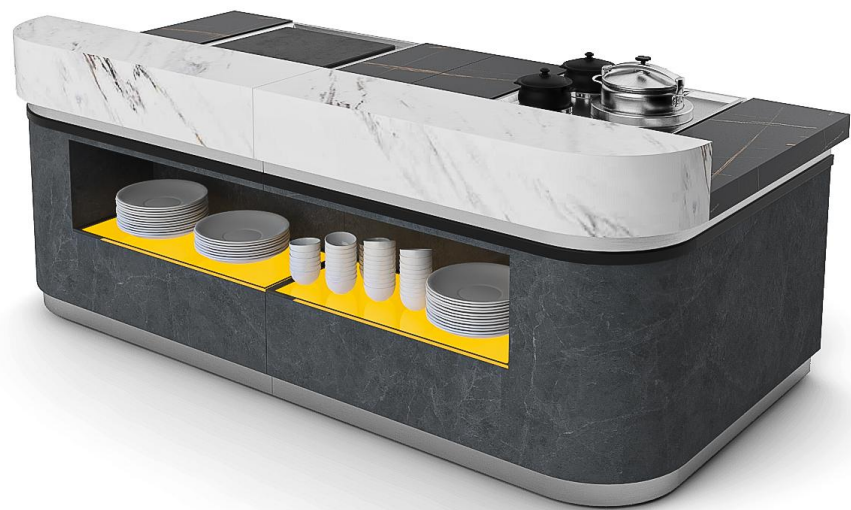

# Dining table

Size: 1200-1800\*1200\*900mm (customization)

Size: 1200-1800\*1200\*900mm (customization)

Size: 1200-1800\*1200\*900mm (customization)

Size: 1200-1800\*1200\*900mm (customization)

Size: 1200-1800\*1200\*900mm (customization)