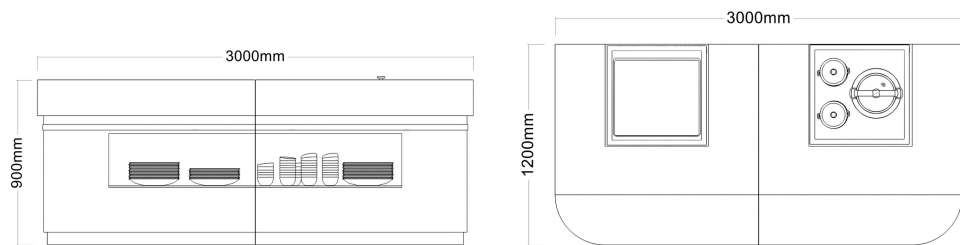

Size: 1600\*800\*800mm (customization acceptable)

Size: 1600\*1200\*800mm (customization acceptable)

Size: 1600\*1200\*800mm (customization acceptable)

0.8m against wall and 1.2m simple style dining table series

Size: 1200-1800\*800\*800mm (customization)

Size: 1200-1800\*800\*800mm (customization)

Size: 1200-1800\*1200\*800mm (customization)

Size: 1200-1800\*1200\*800mm (customization)

Size: 1200-1800\*1200\*800mm (customization)

Dining table

# Dining table

Size: 1200-1800\*1200\*900mm (customization)

Size: 1200-1800\*1200\*900mm (customization)

Size: 1200-1800\*1200\*900mm (customization)

Size: 1200-1800\*1200\*900mm (customization)

Size: 1200-1800\*1200\*900mm (customization)