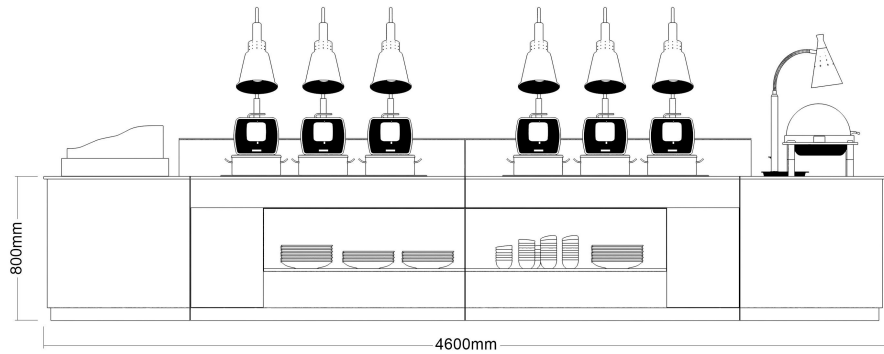

0.8m width against-the-wall type  
 Size: 1200-1800\*800\*800mm (customization acceptable)

0.8m against wall style and 1.2m simple style dining table series

0.8m against wall style and 1.2m simple style dining table series

0.8m against wall and 1.2m simple style dining table series

Size: 1200-1800\*800\*800mm (customization)

Size: 1200-1800\*800\*800mm (customization)

Size: 1200-1800\*1200\*800mm (customization)

Size: 1200-1800\*1200\*800mm (customization)

Size: 1200-1800\*1200\*800mm (customization)

Dining table

# Dining table

Size: 1200-1800\*1200\*900mm (customization)

Size: 1200-1800\*1200\*900mm (customization)

Size: 1200-1800\*1200\*900mm (customization)

Size: 1200-1800\*1200\*900mm (customization)

Size: 1200-1800\*1200\*900mm (customization)