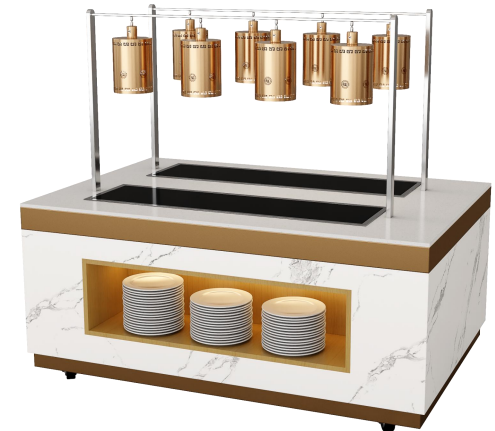

Size: 1600*1200*800mm (customization acceptable)