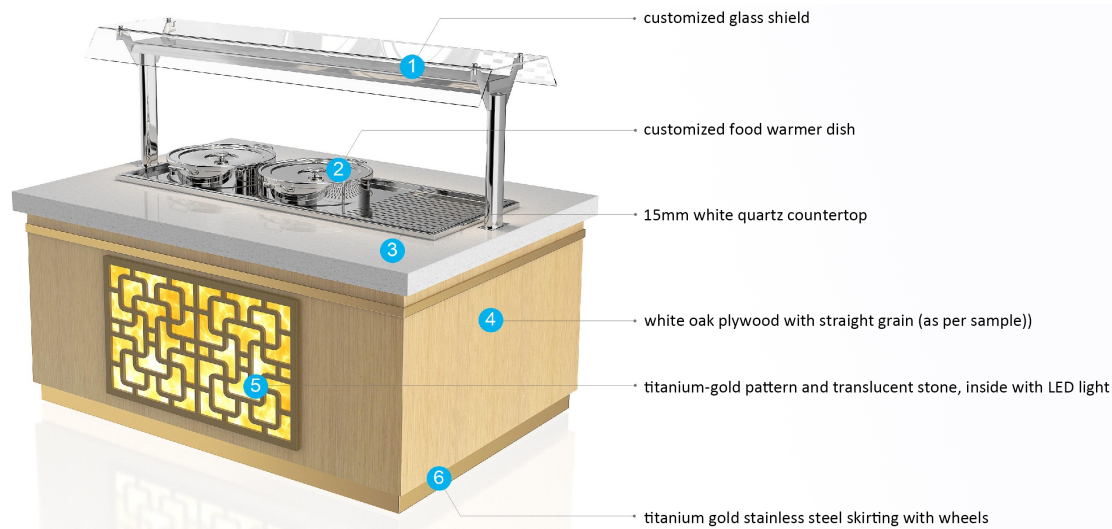

Size: 1200-1800*800*800mm (customization acceptable)
Equipment: built-in chafing dish